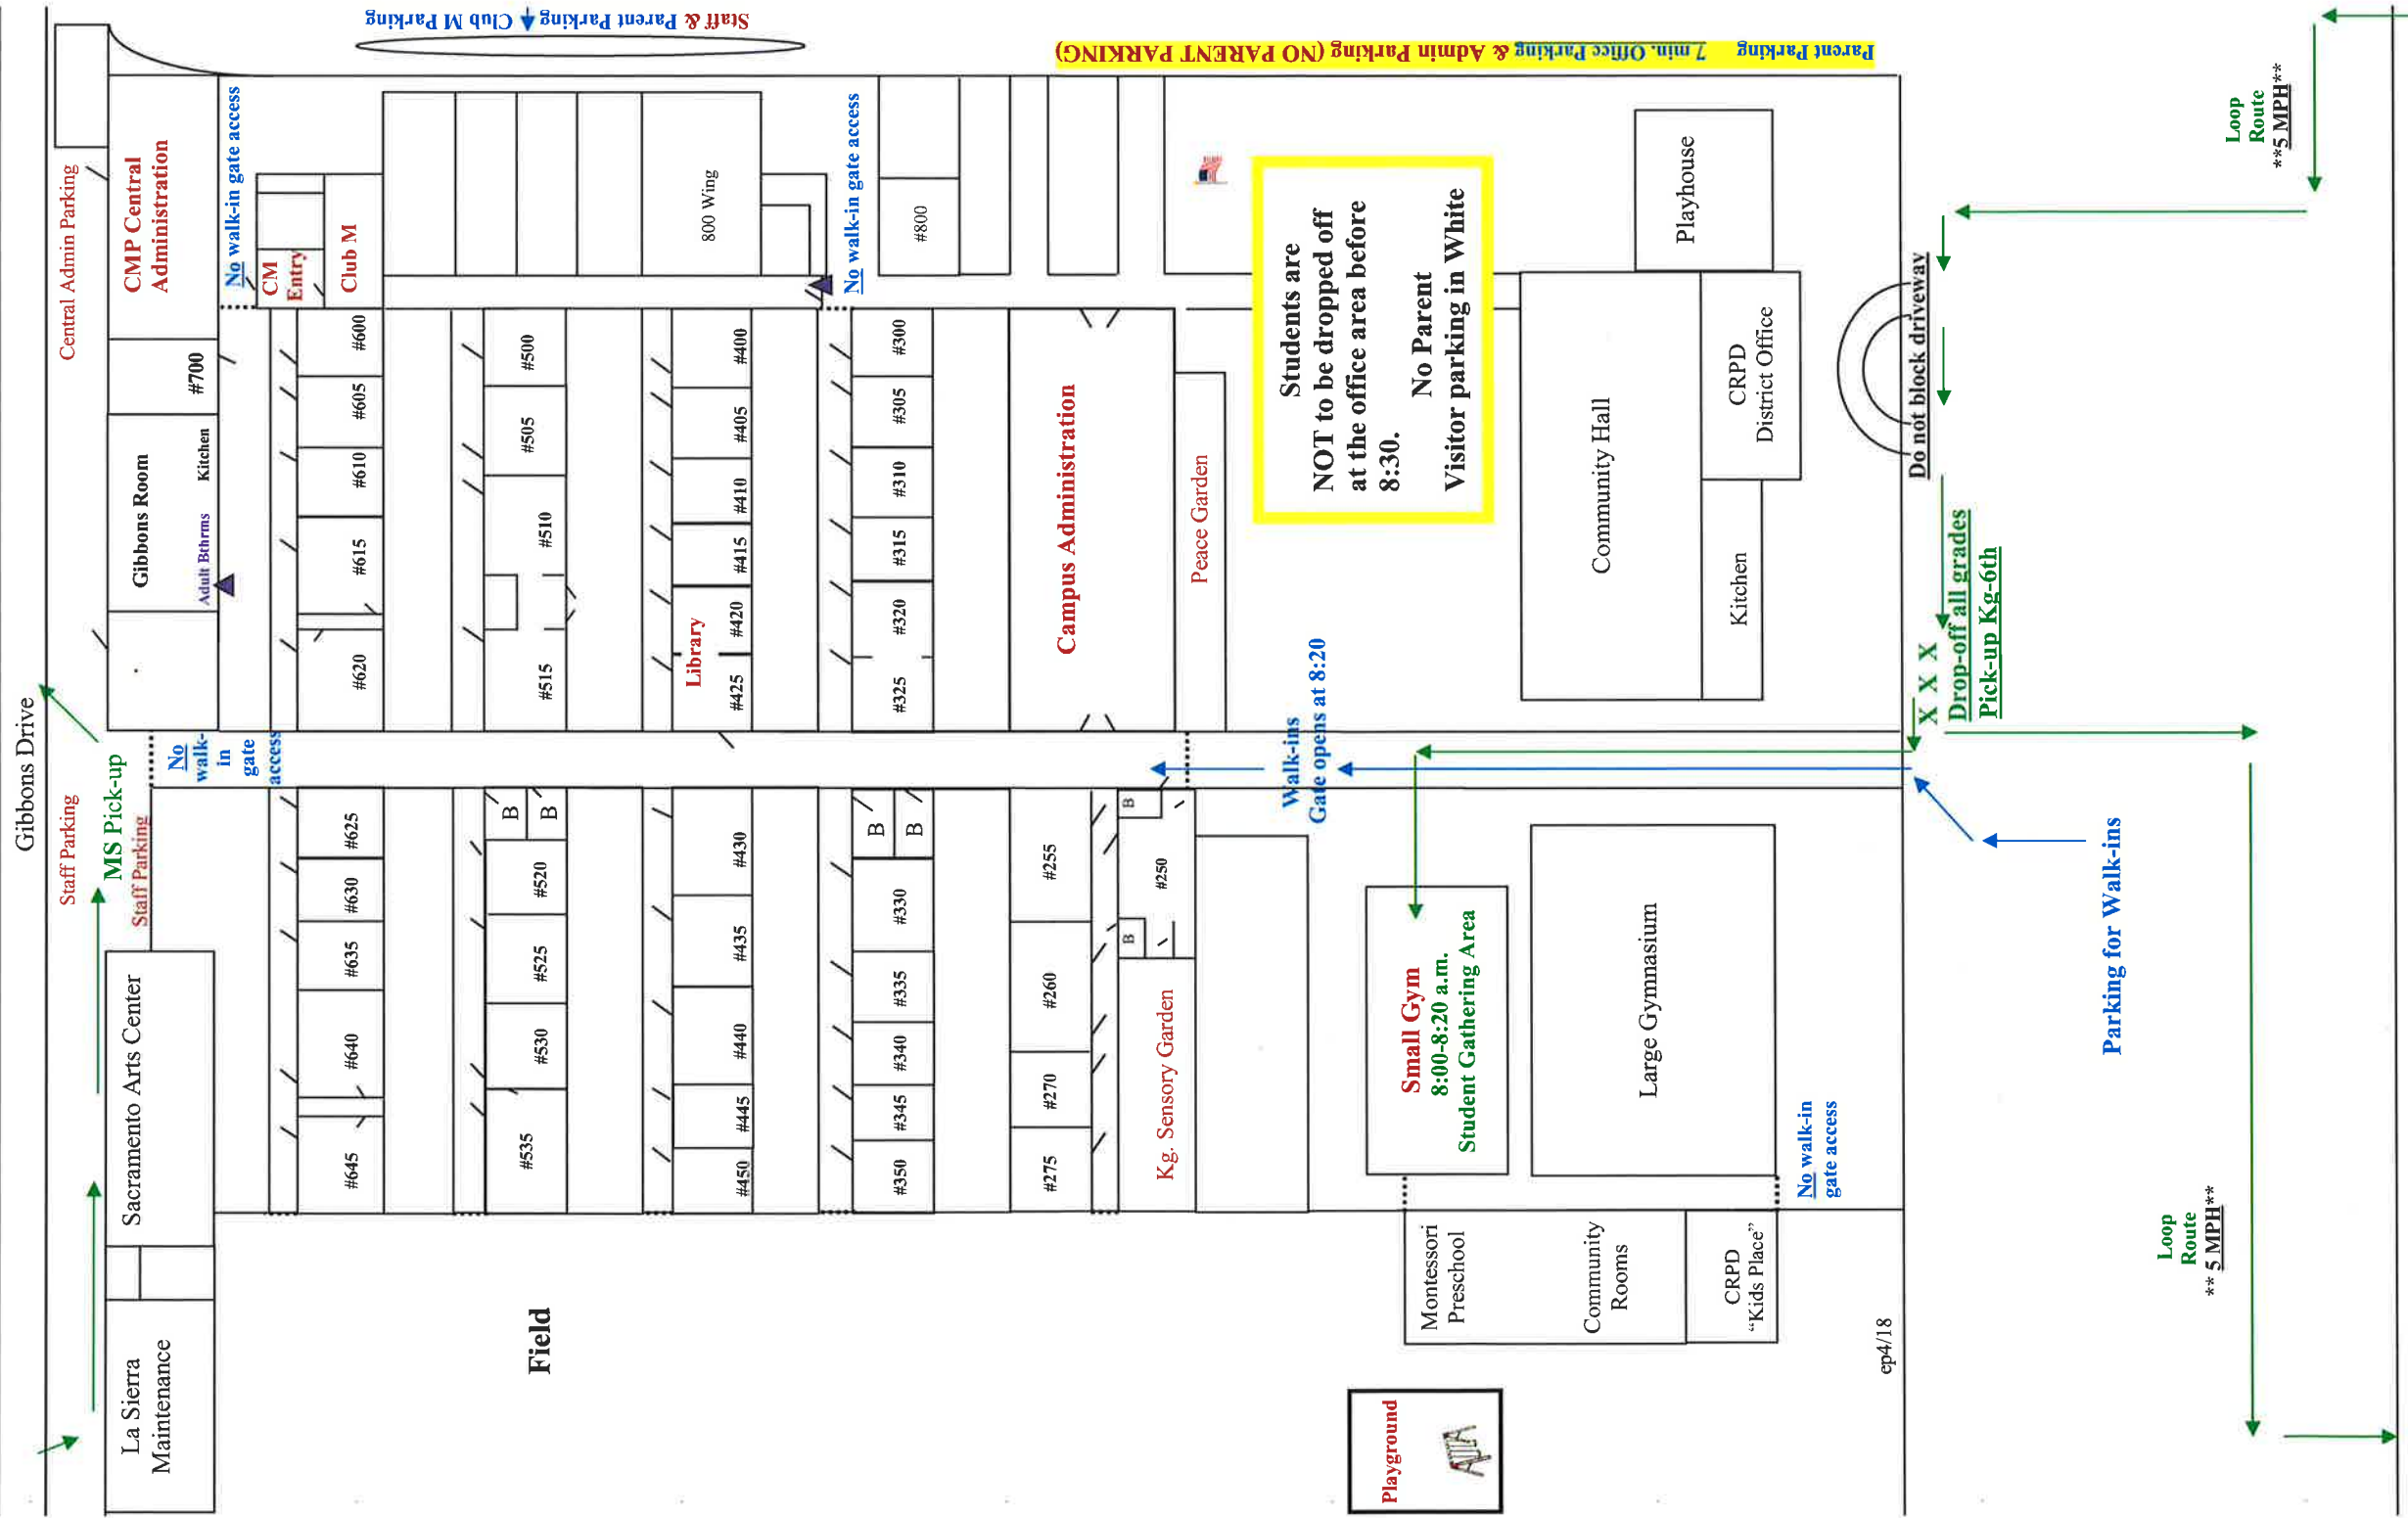

~ Carmichael Campus ~ Drop Off/Pick Up Loops

Students are NOT to be dropped off at the office area before 8:30. No Parent Visitor parking in White

Loop Route ***5 MPH***

Loop Route ***5 MPH***

ep4/18

Engle Road